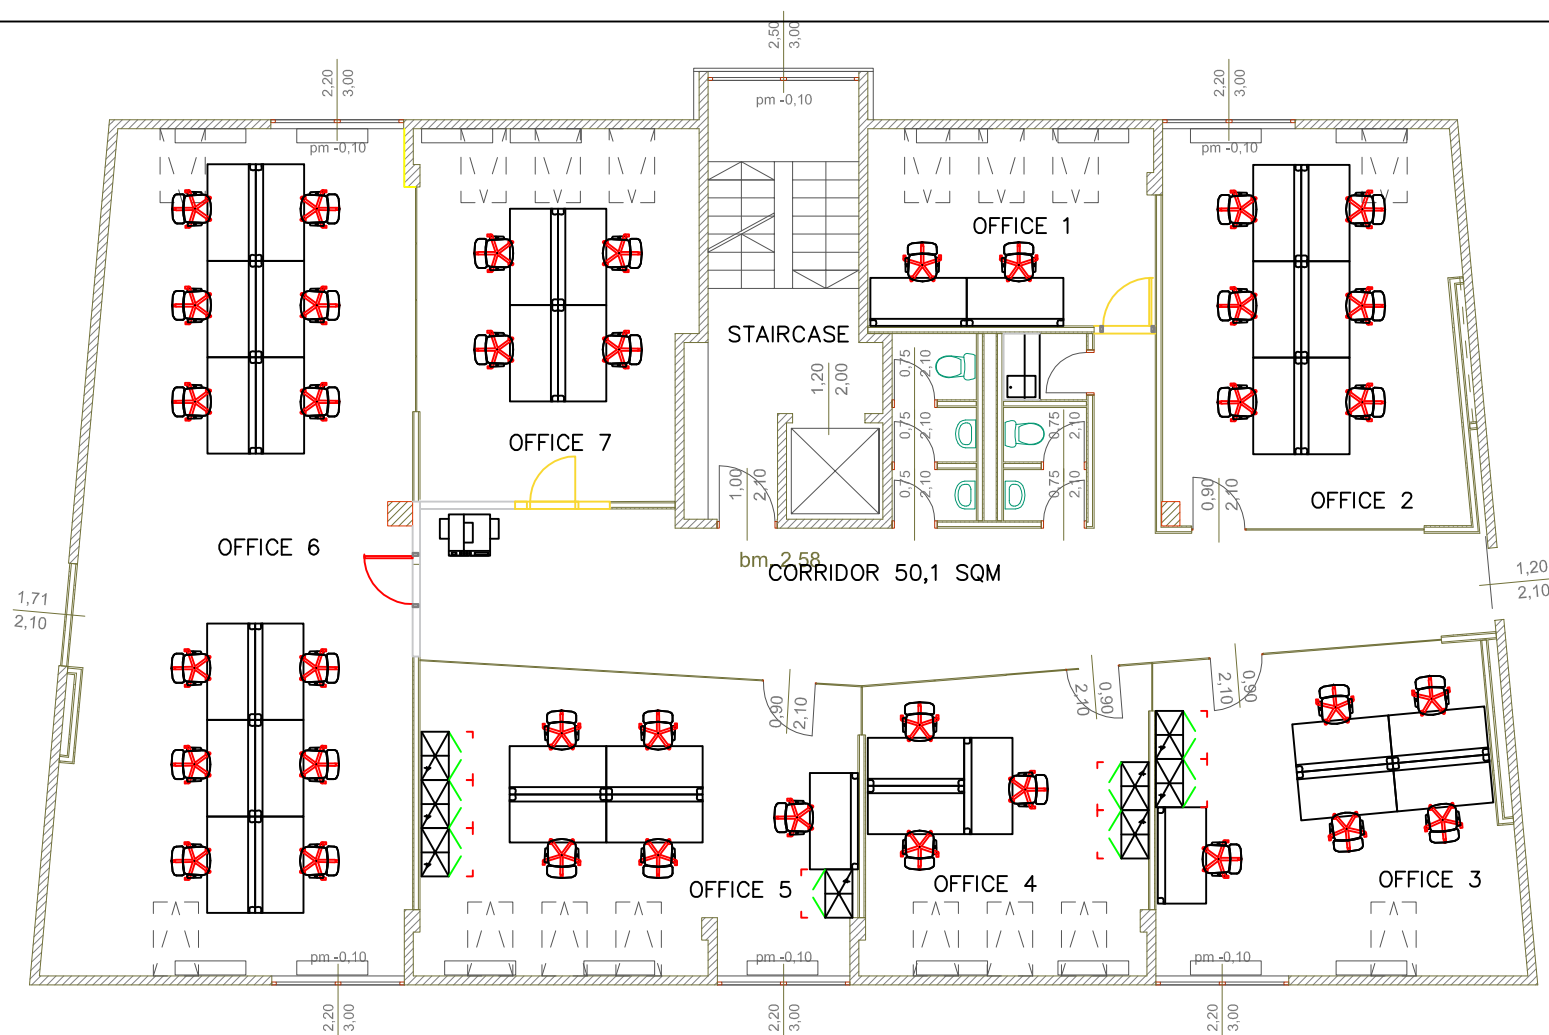

LEGENDS

TOTAL AREA 293,7 SQM

OFFICE 1 15,5 SQM

OFFICE 2 32,3 SQM

OFFICE 3 31,2 SQM

OFFICE 4 23,5 SQM

OFFICE 5 36,4 SQM

OFFICE 6 77,8 SQM

OFFICE 7 27,4 SQM

CORRIDOR 28,8 SQM

WC 10 SQM

STAIRCASE 17,5 SQM

Date: 26/ 08.2015.

PROPERTY SYSTEMS Offices
Budaörs, Terrapark Building D4
Third Floor – Proposed Furniture Plan