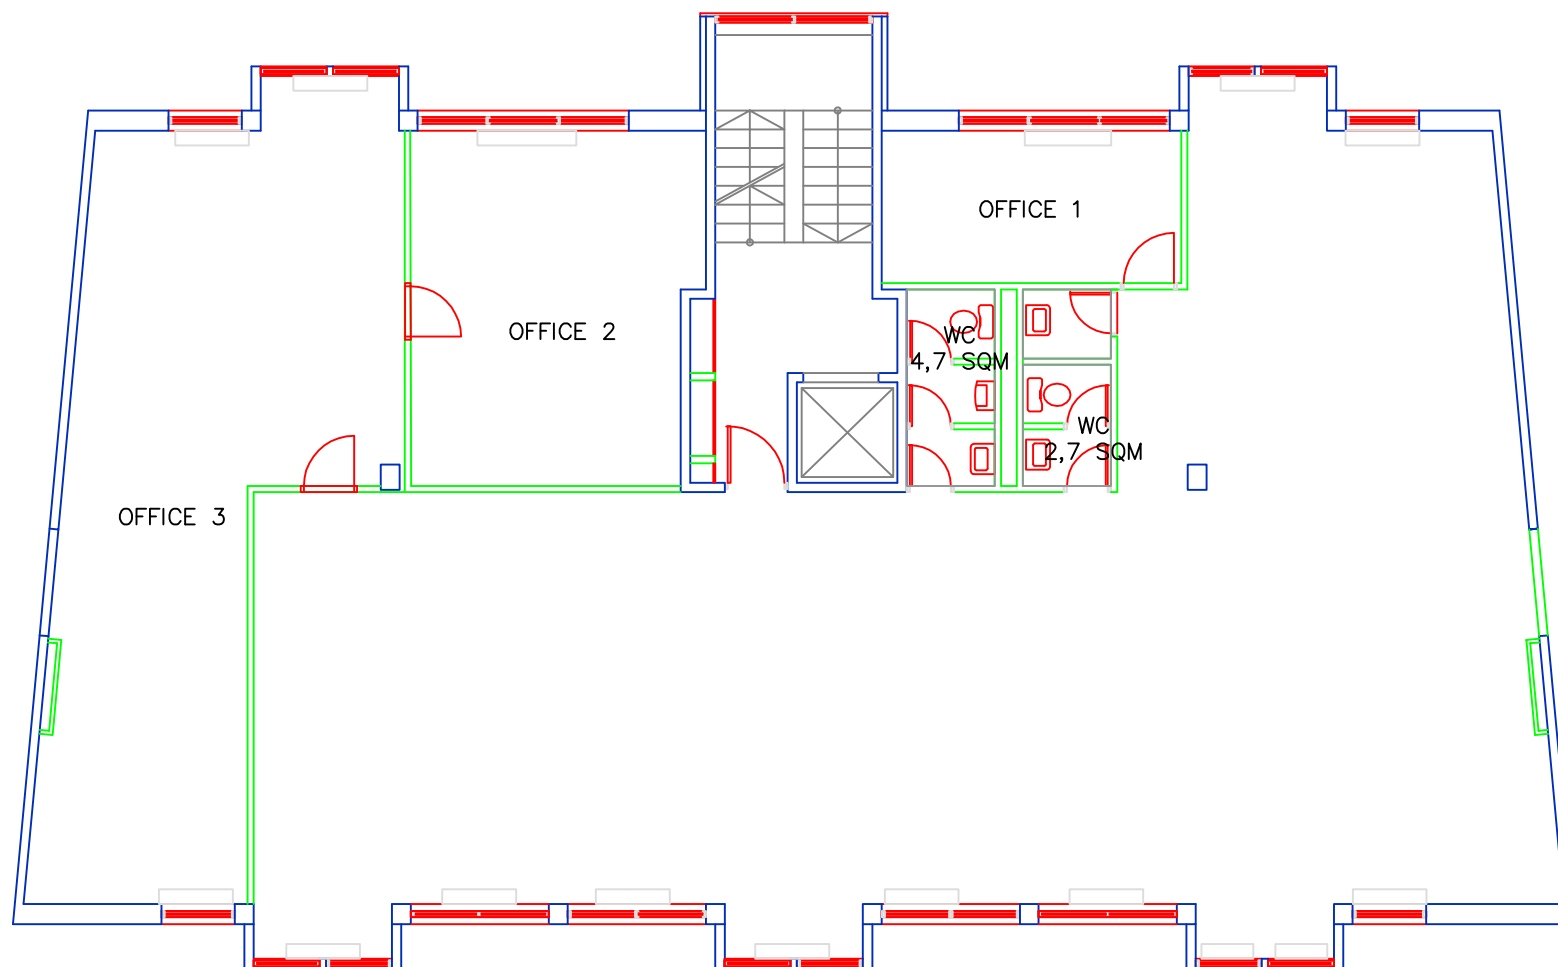

LEGENDS

TOTAL AREA 266 SQM

OFFICE 1 11,5 SQM

OFFICE 2 25,3 SQM

OFFICE 3 52,8 SQM

OPEN SPACE 175 SQM

Date: 05/10.2015.

PROPERTY SYSTEMS Offices
Budaörs, Terrapark Building D4
First Floor– EXISTING LEVEL PLAN